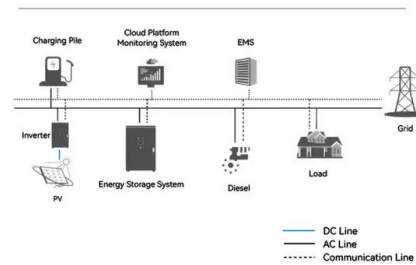

System Topology