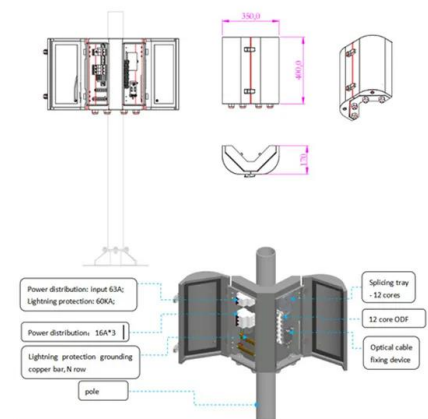

delivery location The selection of the country/region page can influence various factors such as price, shipping options and product availability.

Contact Us

For catalog requests, pricing, or partnerships, please visit:
<https://ian-solar.co.za>