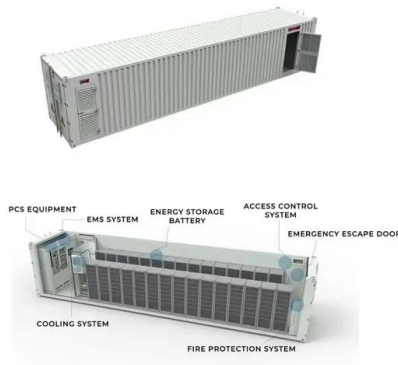

lights. Lightweight, durable, and powerful, the Jackery Explorer 600 Plus is your go-to power station for all your adventures, easily charging outdoor fun.

Jackery Explorer 1000 Plus Estación de energía portátil

El Explorer 1000 Plus puede ser cargado con los paneles solares de Jackery. Gracias a la tecnología avanzada IBC (contacto posterior interdigitado), estos paneles solares cuentan con contactos eléctricos en la parte posterior, lo que garantiza una absorción óptima de la luz, y presenta un aspecto elegante y estilizado.

Jackery Explorer 1000 Plus Portable Power Station

??5%??· Using Jackery's patented technology, you can increase the Explorer 1000 Plus capacity from 1.26kWh to 5Kwh by adding up to 3 additional battery packs. Moreover, it boasts a maximum output of 2000W, which is 20% ...

Jackery Explorer 2000 Plus Tragbare Powerstation

2kWh große Kapazität mit bis zu 12kWh erweiterter Leistung, hebt das netzunabhängige Leben auf die nächste Stufe. Eine einzelne Jackery Explorer 2000 Plus Powerstation unterstützt bis zu 5 zusätzliche Akkus, die Kapazität von 2kWh auf außergewöhnliche 12kWh erweitern - perfekt für Reisen, Camping