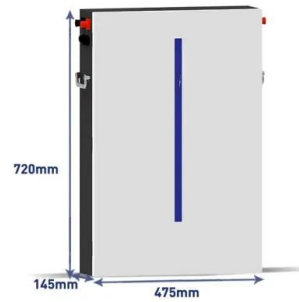

infinite power for all your outdoor adventures.
The cutest ...