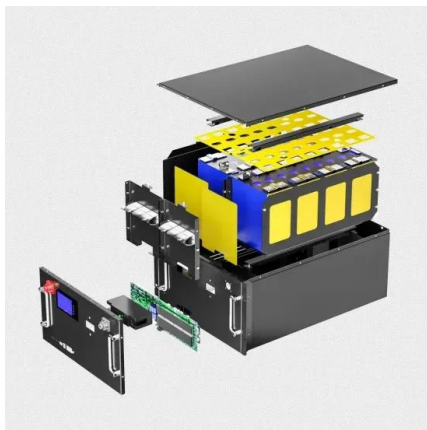

Jackery Explorer 1000 Plus Estación de energía portátil

El Explorer 1000 Plus puede ser cargado con los paneles solares de Jackery. Gracias a la tecnología avanzada IBC (contacto posterior interdigitado), estos paneles solares cuentan con contactos eléctricos en la parte posterior, lo que garantiza una absorción óptima de la luz, y presenta un aspecto elegante y estilizado.