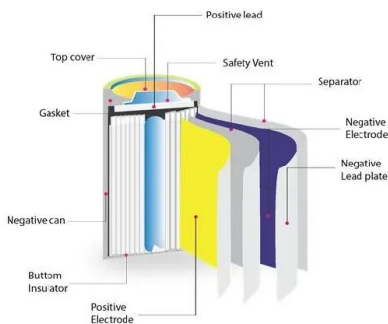

Jackery Explorer 700 Plus Portable Power Station

680Wh Capacity with 1000W Output Multi-mode fast charging: wall charging 1.8H, solar charging 2H (100W*6) Industry-leading safety: Dual chip intelligent protection, double voltage monitoring. Easy to use and quick to assemble Mobile app remote control and monitoring Warranty Extension: 3-year warranty + 2-year extended