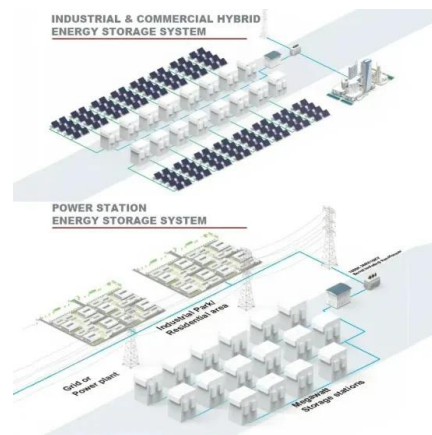

[Jackery Explorer Club](#)

The Jackery Explorer Club is an exclusive ambassador program, comprised of enthusiasts, experts, creators, and professionals who share Jackery's passion for adventure and the outdoors. Together, we'll share stories, knowledge, and encourage others to explore further with the power of renewable energy.