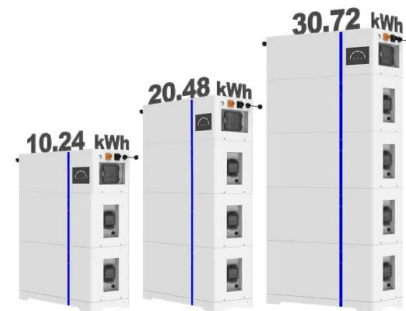

Jackery Explorer 1000 v2 Portable Power Station

This Explorer 1000 V2 features a superior LiFePO4 (LFP) battery, offering significant advantages over NCM cells. With a lifespan of up to 10 years and 4000 charge cycles at 70% capacity, this power station ensures enhanced durability ...

ESS

Jackery Explorer 880 vs 1000 , Product Comparison

The Jackery Explorer 880 and Jackery Explorer 1000 both offer similar features but differ slightly in battery capacity and weight. This Jackery 880 vs. 1000 comparison guide will walk you through how these two power stations differ.

Jackery Explorer 1000 v2 Tragbare Powerstation

Kleinere und stärkere 1kWh LFP Powerstation:
18% kleiner als die alte Version Explorer 1000
Ultimative Freiheit im Freien: 1070Wh
Energiekapazität, 1500W Leistung und bi-
direktionaler GaN-Inverter Super-Notfall-Ladung:
Bis zu 7x schneller³, volle Ladung in nur 1 Stunde
Exklusive ChargeShield2.0(TM) Akku-
Technologie: Mehre

Jackery Explorer 1000 Portable Power Station, 1002Wh Capacity ...

?Jackery Explorer 1000 Power Station, AC
Adapter, Car Charger Cable, SolarSaga Parallel
Adapter Cable, User Manual : Color ?Black,
Orange : Product Dimensions ?13.1"L x 9.2"W x