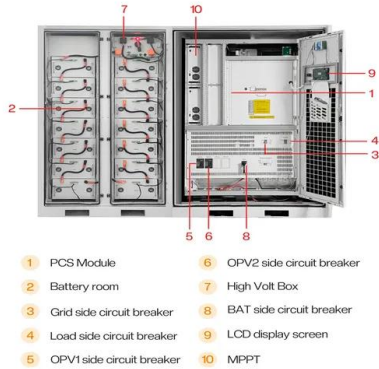

Jackery explorer The Netherlands