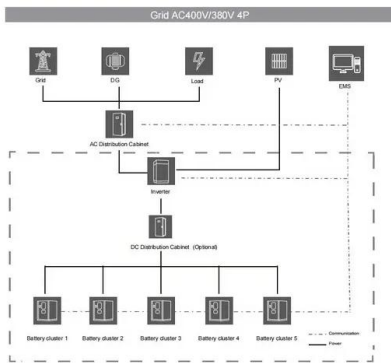

India's Biggest Maize Exporter

Kalash International is india's one of the biggest export house for Sugar, Maize, Rice and Wheat. Which is high in glucose and sucrose. Glucose is your body's major source of energy, Read More. Wheat. India is the world's second-largest wheat producer. Uttar Pradesh cultivates high- ...

Tibetan - Kailash Energy

In the heart of the Tibetan Plateau lies a sacred and mysterious mountain--Mount Kailash. For centuries, its grandeur and enigma have drawn countless pilgrims and adventurers. It is from this revered mountain that the brand KAILASH ENERGY draws its inspiration. The brand's inception was driven by the shared vision of a

Botswana's solar dream » TheVoiceBW

Botswana eyes 8,000 MW renewable energy boom. Botswana is positioning itself to become Africa's solar energy powerhouse, with ambitions to produce over 8,000 megawatts of power for export, according to Vice President Ndaba Gaolathe. According to Gaolathe, the country has the potential to generate over 8,000 megawatts of power, which will ...

114KWh ESS

VIVO ENERGY BOTSWANA LTD , Gaborone Botswana

VIVO ENERGY BOTSWANA LTD Gaborone Botswana. SearchInAfrica - Business Directory and online map for information on business, community, government, entertainment & recreation for Africa. Home . Register , Login