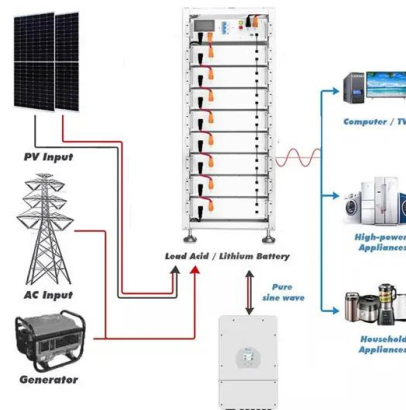

Tibet - Kailash Energy

In the heart of the Tibetan Plateau lies a sacred and mysterious mountain--Mount Kailash. For centuries, its grandeur and enigma have drawn countless pilgrims and adventurers. It is from this revered mountain that the brand KAILASH ENERGY draws its inspiration. The brand's inception was driven by the shared vision of a