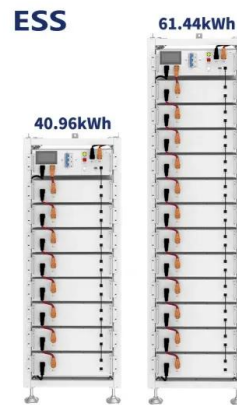

Cube 800 Launch - Windhoek - Megatech Renewable Energy

The team at MegaTech have even gone as far as to trial the Cube 800 at their Eenhana branch, where the entire showroom is run on the system. The Cube 800 comes with a pre-programmed inverter, pre-connected batteries, a battery management system and a 6kW inverter with 6500 W MPPT, and comes in a neat and compact design, which can easily be