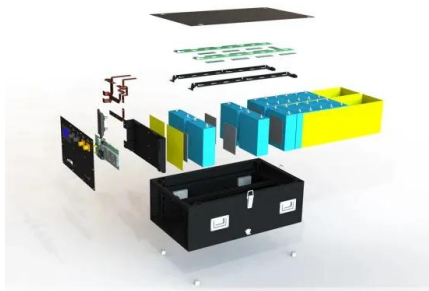

[Pupkewitz MegaTech (2024)](#)

We can be reached on: Windhoek Main branch:
+264 83 555 5555 or +264 83 555 5500
Windhoek Renewable Energy Branch: +264 83
555 5512 No Power. No Problem Whether you're
on the go or in need of a reliable power source
during an emergency, EcoFlow provides an ideal
solution for powering up your devices.???
Available Soon at Pupkewitz Megatech

[Wide variety of solar products](#)

Stock available at all Pupkewitz Megatech
branches. Prices indicated below for Windhoek
branch only. 50W Solar Flood Facebook.
Facebook. Facebook. Facebook. Facebook.
Facebook Prices indicated below for Windhoek
branch only. 50W Solar Flood Light & Remote by
Cedar Solar - N$1800. Floodlight LED Solar 8W
with Sensor - N$794. 5W Solar LED

Pupkewitz Megatech Renewable Energy Solutions , LinkedIn

Pupkewitz Megatech Renewable Energy Solutions
, 584 followers on LinkedIn. Your Complete
Renewable Energy Solutions Partner , In 2017,
Pupkewitz Megatech diversified into renewable
energy, which is today one of the fastest growing
divisions of the company with six branches in
Namibia, a fully-fledged Technical Service Centre
and a group of well qualified engineers.

Pupkewitz MegaTech, 10 Edison Street, Southern Industrial, Windhoek ...

08/12/2023 . Pedal power meets desert