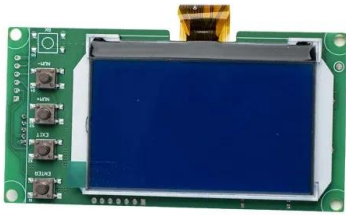

Data Sheet SPECS: Product Code NPA250S-15I
Maximum power (Pmax) 250W Voltage at Pmax (Vmp) 23.83V Cu

Renogy 16BB N-Type 250 Watt Bifacial Solar Panel

Renogy 250W 12V N-Type TOPCon Solar Panel offers 25% efficiency, 30% more energy, IP68 rating, easy installation, and a 10-year warranty. Skip to main content. Customers. Renogy Bifacial 220 Watt 12 Volt Monocrystalline Solar Panel With RV Tilt Mount Bracket $299.99. $425.99 Save $30.00. Bifacial 115 Watt 12 Volt Monocrystalline Solar Panel