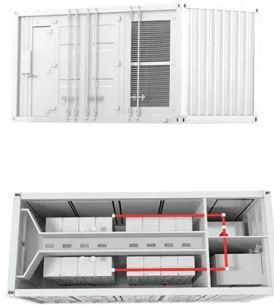

Indoor/Outdoor Battery Cabinet

BT-11M-CB LiFePO4 Module Indoor/Outdoor Battery Cabinet quantity. Add to cart. where to purchase. Project Financing. POWERSYNC provides a variety of enclosures designed to NEMA 4X specifications providing your batteries with plenty of protection from the elements. The enclosures are supplied with pre-measured module to module copper busbars and

6 Slot Battery Cabinet , Wheels & Busbar Included

Join RUIXU Facebook Group to get occasional discounts & Technical Support. ****Only available when purchased with Ruixu Batteries**** Pre-Assembled 6 Slot Battery Cabinet , busbar & wheels & busbar cover included Constructed from heavy-duty steel 6 slot Rack Durable grey white powder-coated finish Heavy-duty bus bars with protective covers Lockable ...

[CL24-300, LiFePO4 Battery Pack, 24V](#)

Clouenergy 24V 300Ah 7.68KWh Lithium LiFePO4 Deep Cycle Rechargeable Battery , 2500-7000 Life Cycles & 10-Year lifetime , Built-in BMS & LED Monitor , RV, Solar, Marine, Overland, Off-Grid Products LiFePO4 Battery Pack