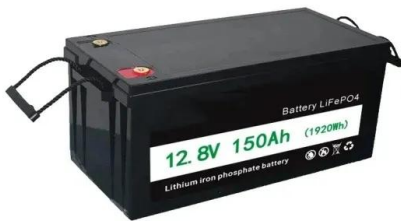

[pack) Govee](#)

Hong Kong. Standard Delivery for Regular Items. Shipping and delivery for regular items (Mice, Keyboards, and Lightbulbs) generally take 2 to 4 working days; but could take up to 4 to 10 working days during/ right after promotional periods. We will dispatch your order via SF Express, SF Express 's courier will usually call the recipient in advance to confirm the delivery ...