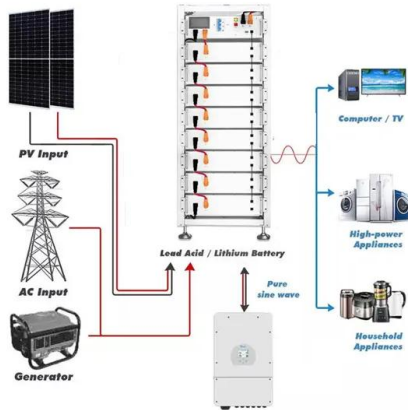

investimento !?? . Parabéns pela sua conquista e o nosso muito obrigado pela preferência e confiança no nosso trabalho . ...