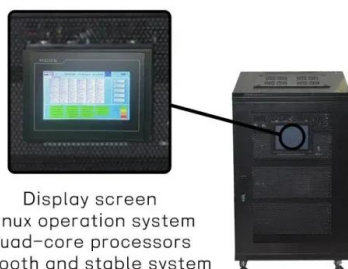

Display screen
 Linux operation system
 quad-core processors
 smooth and stable system

Soliculture - Greenhouse Integrated Solar Photovoltaics

LUMO combines photovoltaic (solar electric) technology and luminescent red light for electricity generation and optimized plant growth. Located at the intersection of the world's technology and agricultural capitals, Soliculture offers innovative LUMO greenhouse packages for commercial growers, with a variety of available financing models.