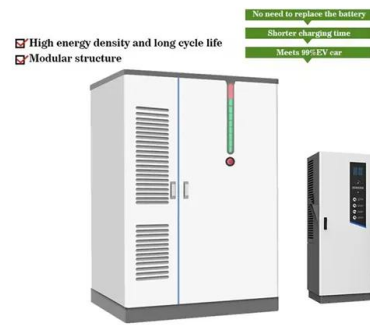

majoritairement sur des titres de dette non ...