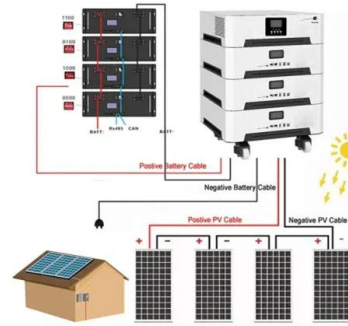

Home Accommodation; Conferencing; Banqueting; Restaurant; **BOOK NOW;** Conferencing. If you are looking for a venue to host your next meeting, workshop or event, look no further than our hotel conference rooms. Our conference rooms are spacious, comfortable and affordable, with flexible seating