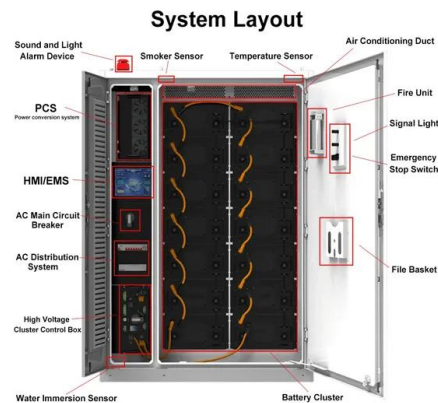

Malawi Sun Hotel & Conference Centre, Blantyre, Malawi

Malawi Sun Hotel & Conference Centre tiene jardín, salón de uso común, terraza y restaurante en Blantyre. El alojamiento, construido en 2003, está a 4,9 km de Kamuzu Stadium y a 10 km de Limbe Country Club. El alojamiento dispone de recepción 24 horas, traslado para ir o volver del aeropuerto, servicio de habitaciones y wifi gratis en todo