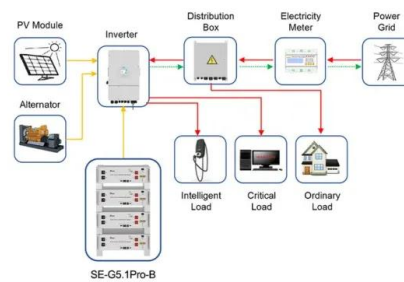

Alexus Solar 400W Mono Solar Panel , SanTan Solar

Alexus Solar 400W Mono Solar Panel quantity. Add to cart. SKU: ALEX-400-B-54-S-N Categories: $100-$149, 400+ Watts, All Products, Cell Type, Condition, Featured Products, Manufacturer, Monocrystalline, New Solar Panels, Price Range, Solar Panels, Wattage. Related Products. K2 SS PowerClamp Railless System

Application scenarios of energy storage battery products