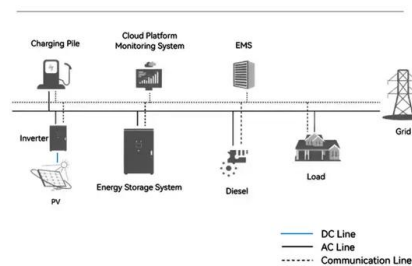

400 Watt Solar Panel 10BB 12V 24V Cell New Upgrade 27% High ...

High Resistance: The 400w solar panels are IP68 rated to withstand decades of wind, snow, rain and high temperatures, and can withstand strong winds (2400PA) and snow loads (5400PA), while the 3.2mm coated toughened glass and corrosion-resistant composite frame ensures excellent performance in all weather conditions ;

System Topology