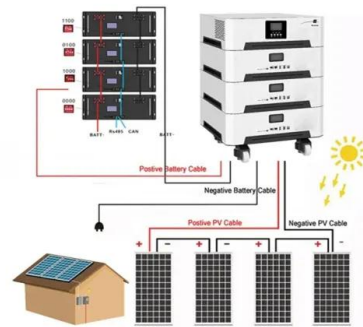

ALLPOWERS Solar Generator Kit 3200W (R3500 + SF100 100W ...

The ALLPOWERS R3500 Smart Home Energy Kit is a revolutionary integrated plug-and-play power solution designed especially for OFF-GRID BUILDS and DO-IT-ALL TRAVEL VEHICLES. It is the apex of smart energy management for both home backup and outdoor power supply.