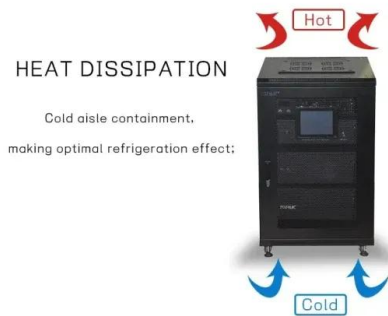

ALLPOWERS Solar Generator Kit (R3500 + SP039 600W ...

The ALLPOWERS R3500 power station bundled with 600W SP039 foldable solar panels creates the ultimate home solar energy system. Get reliable backup power with 3168Wh capacity plus sustainable charging from solar. Keep your home running in outages and save on energy bills with this expandable solar generator kit for independent home power.