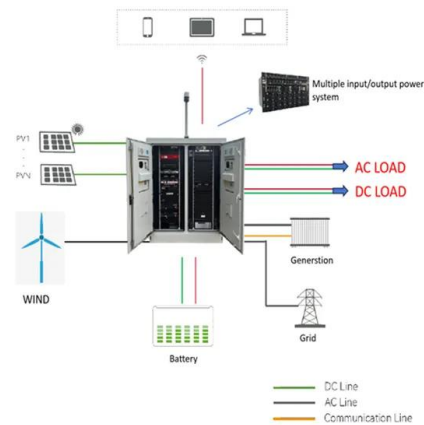

mySolarEdge: Monitoring App for System Owners , SolarEdge US

Designed exclusively for SolarEdge system owners with home battery backup, the Weather Guard feature can be found in the mySolarEdge app. When enabled, it detects severe weather and is designed to automatically charge your battery to full capacity before the grid goes down, so you can stay on longer.

Distribuidor en México de: Solaredge Mexico

Solaredge Mexico, Distribuidor Mayorista Solaredge Mexico, Venta de Inversores, Sistemas Fotovoltaicos, Monitorizacion. Contacto; Mapa del sitio; Carrito: 0 Producto Productos Vacío; Su cuenta; Bienvenido Entrar. carrito . producto vacío. No ...

Nueva APP de SolarEdge para propietarios con más ...

mySolarEdge es una app de monitorización gratuita para propietarios de sistemas industriales y residenciales de sistemas solares fotovoltaicos de la marca SolarEdge. Con todas las conocidas funciones de ...