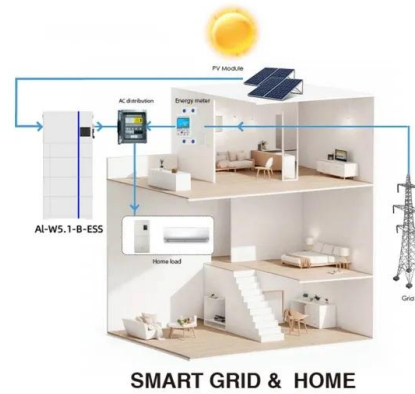

your SolarEdge system with mySolarEdge.