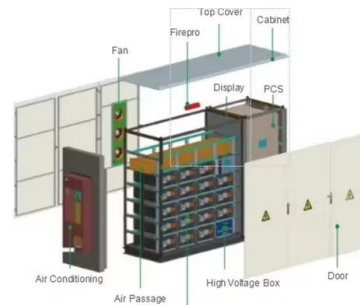

Isle of Man Energy

Isle of Man Energy has been providing energy for every generation for almost 200 years. Isle of Man Energy to reduce gas price by 2.8% . March 08, 2024 International Women's Day 2024 . New customers . Switch to gas. Open an account. Existing customers . ...