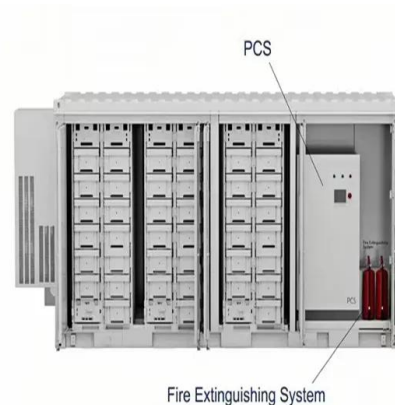

[Solar PV Troubleshooting Guide](#)

If your inverter and/or meter isn't displaying anything and is completely blank, then this means that there is no AC power which more often than not means something must have tripped. How to resolve. Go to the 'combi box', which is ...