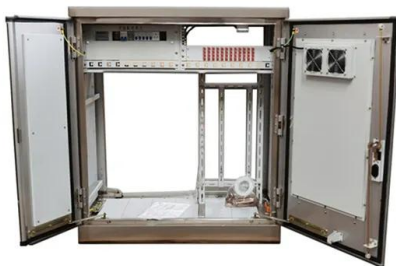

Maintenance and Monitoring , Nexus Energy Solutions

When you choose Nexus Energy Systems (NES), you know there will always be someone available to answer your call, well beyond your project start-up. Corporate Office: One Brunswick Circle 1333 Brunswick Avenue, Suite 200 ...