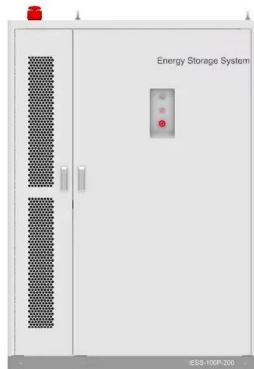

The Vertiv(TM) Liebert® GXT5-EBC48VRT2U is a hot-swappable, lead-acid UPS battery cabinet designed for use with Liebert GXT5-1500LVRT2UXL and Liebert GXT5-2000LVRT2UXL UPS systems. Its new auto detection feature makes ...

Battery Pack for SV-Series 3-Phase UPS Matching Battery Cabinet ...

It consists of a battery cabinet and sealed lead acid batteries. Up to three external battery pack cabinets may be connected in parallel to increase runtime. Enjoy Compatibility with SV-Series UPS Systems The BP240V370 external UPS battery pack uses a +/- 120V DC configuration and must be hardwired to a compatible UPS. Niue . Faroe Islands

GXT5-EBC48VRT2U, Liebert® External Battery for 48V Liebert® ...

The Vertiv(TM) Liebert® GXT5-EBC48VRT2U is a hot-swappable, lead-acid UPS battery cabinet designed for use with Liebert® GXT5-1500LVRT2UXL and Liebert® GXT5-2000LVRT2UXL UPS systems. Its new auto detection feature makes installation easy and fast ensuring the UPS configuration is complete and accurate for the solution installed. Power and communications ...

[External Battery Cabinets](#)