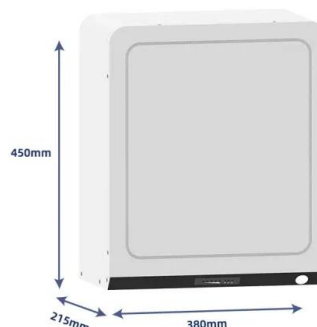

Bosa Energy Co.,Ltd , ??

Bosa Energy Co.,Ltd , ????? 329 ?????Aims to be a first-class provider of "intelligent connecting energy"solutions. , Established in 2001 and listed in Shenzhen GEM in 2009, Bosa Energy has owned core business including lithium primary battery, lithium-ion battery, power system, others and its products cover smart grid, intelligent transportation, smart security, ...