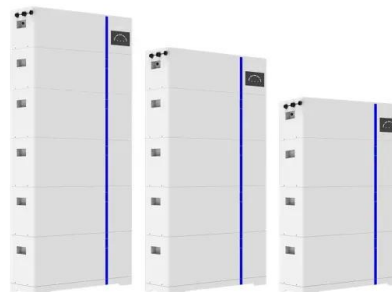

Photovoltaic Bracket Pressure Plate Seamless Pressure Plate Waterproof ...

Photovoltaic Bracket Pressure Plate Seamless Pressure Plate Waterproof Groove, Find Details and Price about Photovoltaic Bracket Pressure Plate from Photovoltaic Bracket Pressure Plate ...

ESS