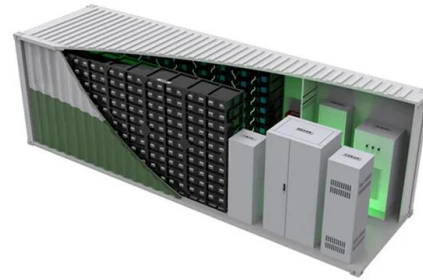

Energy Technology Co., Ltd is a high-tech enterprise specializing in solar photovoltaic bracket design, production, installation and related consulting services. Company headquarters is located ...