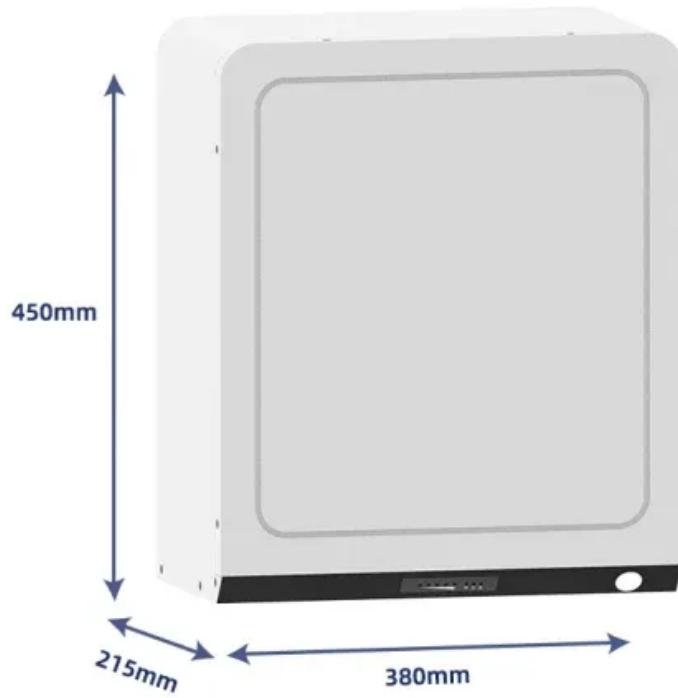

Solar Energy South Africa

Photovoltaic glass flower panel

Overview

What is a smartflower Solar Flower?

The Smartflower solar flower is an all-in-one ground-mounted solar system with a tracker that follows the sun. However, it doesn't look like the solar panels you might be used to. Learn all about the product, how it compares to other solar options, and whether you should consider one for your home in our Smartflower solar review.

.

How big is a smartflower solar panel system?

Rooftop solar panel systems may need to be customized to account for several variables like roof type and space availability, but with the ground-mounted SmartFlower module, you have the freedom to install the system wherever there is sufficient exposure to sunlight. The unit itself is 194 square feet.