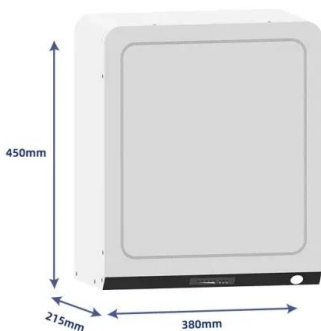

SunGift Solar , Leading Solar Installers since 2005 , Exeter Devon

SunGift Solar are the South West's leading solar panel installer and are the highest independently rated renewable installer in the UK. 01392 213912. info@sungiftsolar .uk. Commercial. ...