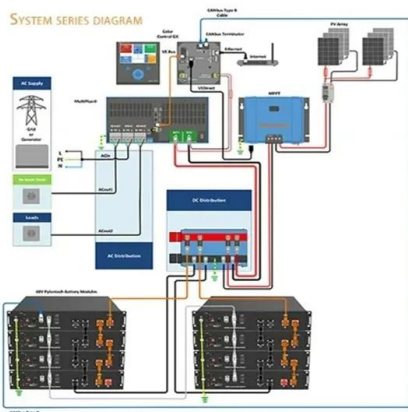

Solar Power for Shed: Complete Installation Guide ...

Solar Panel for Shed: Panels collect and convert solar power for shed into direct current . You'll need to choose the right number and power of solar panels based on your shed's roof area and orientation. Generally ...