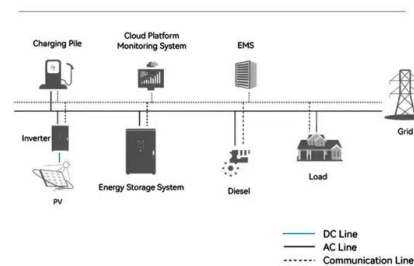

System Topology