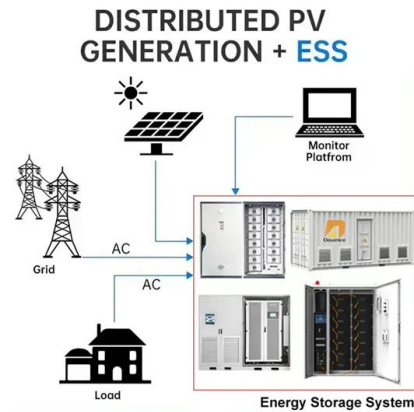

April 1789. Adamstown, the only settlement on the Islands. In 1790, nine of the mutineers from the British naval vessel HMS Bounty, along with the native Tahitian men and women who were with them (six men, 11 women, and a baby girl), settled on Pitcairn Island and set fire to the Bounty.