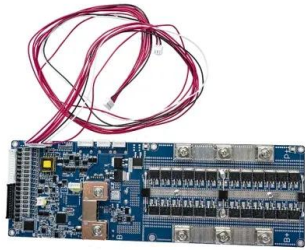

discovered by Europeans.

Pitcairn - Wikipedia, wolna encyklopedia

Pitcairn (Wyspy Pitcairn, Henderson, Ducie i Oeno; ang. Pitcairn Islands; Pitcairn, Henderson, Ducie, and Oeno Islands; pitkern Pitkern Ailen) - grupa czterech wysp leżących na Oceanie Spokojnym w Polinezji między Australią a Ameryką Południową, na wyspy składają się Pitcairn (4,53 km²), Henderson (37,3 km²), Ducie (0,7 km²), Oeno (0,65 km²), (trzy ostatnie są ...