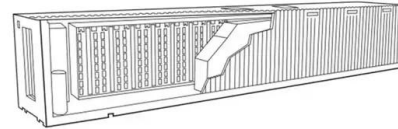

ESS ...

Does Your Battery Come With A Built-in Inverter?

Batteries or battery packs without an integrated inverter must be paired with an external, third-party inverter to connect to your solar panel system and home. LG Chem. One of the best-known-and most installed-products in the market is the LG Chem RESU10H, a battery that does not come with an integrated inverter.

Buy Inverter Home UPS with in built Battery Online in India

Sine Wave Home UPS system with inbuilt battery
Rating- 6.4 KVA, Rated Power - 4200 W
Integrated Li-ion battery design - 9600Wh
(Equivalent to 4 units of 220 Ah - 12V Lead-acid battery)
Smart inverter with inbuilt WiFi functionality to view system statistics on the smartphone via android/ios app
Zero maintenance Li-Ion batteries with a lifecycle

150-Watt DC to AC Portable Power Inverter 110 volt with USB ...

It is not a battery but it is a converter of vehicle 12 volt current to 110 ac. As such, the inverter