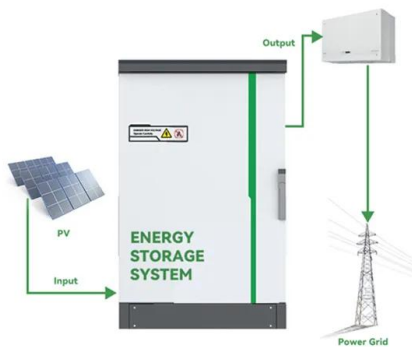

Solar Energy South Africa

Portable inverter with inbuilt battery Mauritius

Portable inverter with inbuilt battery Mauritius

L-iON2500 (2 KVA 25.6V/ 54Ah) Smart Solar Wall Mounted Inbuilt ...

Seamless integration: The wall-mounted inverter with inbuilt lithium battery seamlessly integrates into the solar power system, allowing for efficient energy generation, storage, and distribution. DSP-based control: The inverter's DSP technology enables precise control and regulation of power flow, ensuring optimal performance and reliable

CompactPower 500Watts Solar Generator Inverter with inbuilt Lithium ...

This is huge power ready for use providing your appliances with prolonged backup. It is an ALL in one unit in portable form comprising of hybrid inverter with inbuilt long lasting lithium ion battery plus UPS function and use is plug and play. It is pure sine wave, works with Solar and grid power to provide uninterrupted power.

Qasa New Durable Inverter With Inbuilt 8000va Battery Backup

INVERTER CAPACITY: 300W INPUT VOLTAGE: DC 12V, AC 180V-240V OUTPUT VOLTAGE: AC 230 V, DC 12V, USB 5V WORKING TIME: LOAD 100W for 13hrs, LOAD 200W for 7hrs, LOAD 500W for 3.4hrs SOLAR PANELS: RECOMMENDED 300W / 18V (NOT INCLUDED) It generates pure sine wave electricity to carry any electronics and home appliance, such as ...

Power Plus 500VA Inverter With Very Powerful Inbuilt 910wh Lithium Battery

The Power Plus 500VA Inverter is a high-performance power conversion device designed to provide reliable and efficient power backup solutions for homes, offices, and outdoor activities. This inverter comes with a very powerful inbuilt 910Wh Lithium Battery, making it an ideal choice for those seeking a comprehensive power backup system.