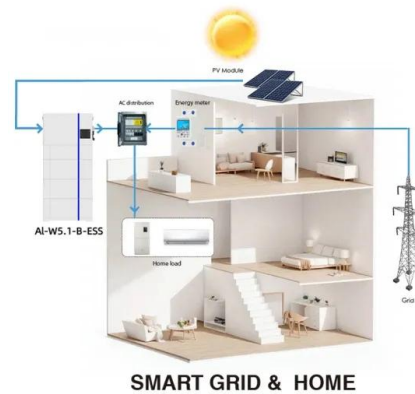

OUKITEL P5000 Pro Portable Power Station 5120Wh/3600W

The best choice for home backup power. 5120Wh large capacity, perfect for 99% home appliances. 3600W AC output, run heavy-duty power tools without overloading. Industry leading 5000 cycles LFP battery supports up to 10 years. Incredible 1 hour dual charging or 1.5 hours AC charging to 80%. UPS & 10ms auto switch, no f