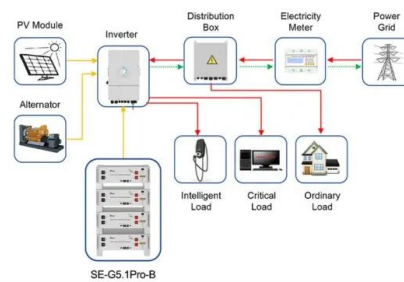

Jackery Portable Power Station Explorer 500, 518Wh Outdoor

...

Buy Jackery Portable Power Station Explorer 500, 518Wh Outdoor Solar Generator Mobile Lithium Battery Pack with 110V/500W AC Outlet for Home Use, Emergency Backup, Road Trip Camping (Solar Panel Optional): Generators - Amazon FREE DELIVERY possible on eligible purchases

Application scenarios of energy storage battery products