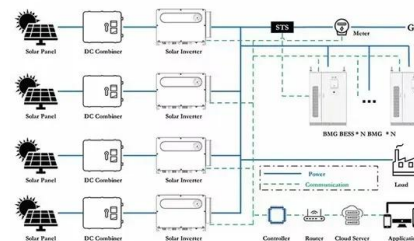

RYTONPOWER BR5000 Portable Power Station

Stay Charged, Anywhere, Anytime
4500W/5120Wh Power Station for A Sustainable Lifestyle. With innovatively advanced technology and a big battery up to 5120Wh, BR5000 portable power station will be your emergency supply ...