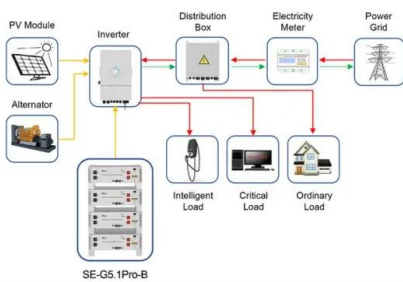

provide any guidance, support and assistance to all Livoltek users at any time. Learn More. Services For Home Users. Livoltek is committed to providing the most

Application scenarios of energy storage battery products

Livoltek All-in-One ESS, 5KW hybrid inverter, 10kWh ...

Livoltek All-in-One ESS: Smart Features for Optimal Performance. The Livoltek All-in-One ESS, 5KW hybrid inverter, 10kWh LFP Battery goes beyond just storing solar energy. It incorporates intelligent features to maximize efficiency, ...

Product Review: Livoltek introduces its All-in-one ...

Solar Power Portal and Livoltek are co-hosting a webinar that will explore the flexibility of small energy storage systems for solar. To register for the webinar, which takes place at 14:00 AM (BST) on 5 July, please click ...