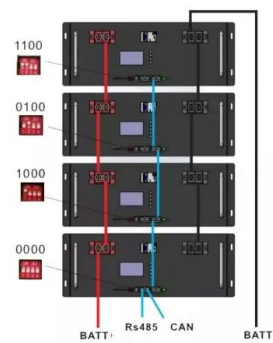

Solar Hybrid Inverter Three Phase 5kw, 10kw, 15kw, 20kw, 30kw

As the core of the energy storage solution, LIVOLTEK three phase hybrid inverter offers flexible and scalable solutions for both residential and commercial applications. With the ability of scalable battery storage, the high-voltage inverter facilitate powerful