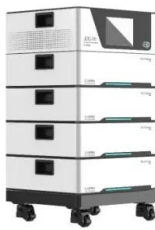

Large Battery Box. Where To Buy. Product Description. Battery

Amazon : ALL-TOP Smart Battery Box, 12V Marine ...

ALL-TOP 12V Portable Battery Box . The ALL-TOP Battery Box is a multi-functional Power Center with built-in over-current protection and multiple input/output ports, making it ideal for RV, Marine, Camping and other outdoor ...