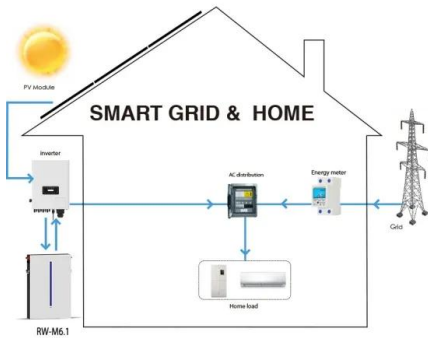

The Best Uninterruptible Power Supplies (UPS) of 2024

...

The APC BR1500G Backup Battery is pretty large in terms of size. It has five battery backup and surge-protected outlets and another set of five outlets with only surge protection, for a total of ten. However, there are no ...