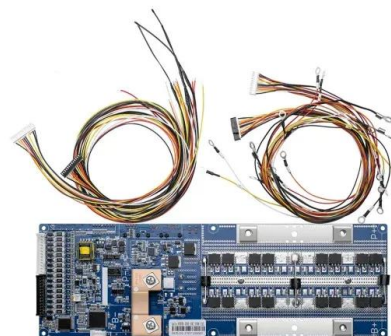

Motorcycle Powersport Batteries, 6V 12V AGM & Lithium , Power Sonic

Power Sonic's motorcycle batteries fit all original equipment motorcycles from Aermacchi all the way through to Yamaha! Read more Read less . **DOWNLOAD THE POWERSPORTS BROCHURE.** Our complete PowerSport series offers a wide range of conventional, AGM (absorbent glass mat) and sealed lead acid technologies. Whatever your vehicle we have the