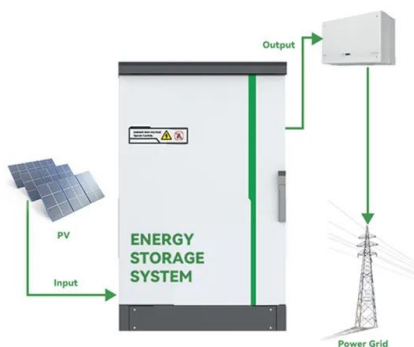

Premium MAXI servo leads

Battery Systems Smoke Systems Switching & regulating PowerBus Power supply Battery system Smokesystem PowerBox-Systems Americas Corp. 2220 CR 210 W- Suite 108-515 St. Johns, FL 32259. Info: (904) 330-0145. E-mail: info@powerbox-americas .