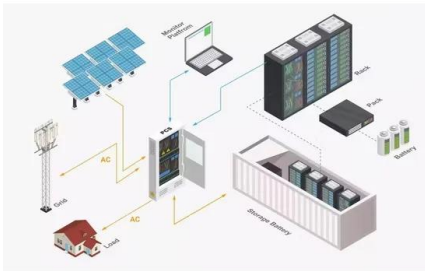

27-06-2019 & Corporate Identification Number (CIN) is U31905PN2019PTC185132. RCUBE ENERGY STORAGE SYSTEMS PRIVATE LIMITED's registered address is 575, Sadashiv Peth, Laxmi Road, pune Pune MH 411030 IN.

Shailesh Ranka

Ranka jewellers Pvt Ltd at R cube energy storage systems · Experience: R cube energy storage systems · Location: Pune · 2 connections on LinkedIn. View Shailesh Ranka's profile on LinkedIn, a professional community of 1 billion members.