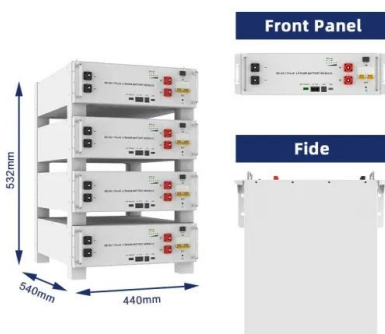

REPT 205Ah 3.2V LiFePo4 Prismatic Rechargeable ...

REPT 205Ah 3.2V lithium ion cells For Golf Carts/Solar/Home Energy Storage,widely application. 1.Manufacturer Automated production & Prodcut consistency. 2.Low IR & High CR & Discharge Steadily. 3.Explosion ...