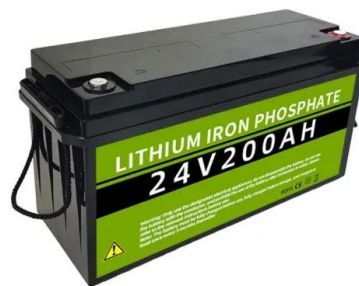

[Battery Centre (Pty) Ltd , Call +267 3](#)

Home Botswana Botswana Gaborone Madirelo Ext 6 Battery Services Battery Centre Pty Ltd Back To Results. BATTERY CENTRE (PTY) LTD. Update Your Business Info. Physical Address: Plot 1230, Haile Selassie Rd, Madirelo Ext 6, Gaborone, Botswana. Email: batterycentre@info.bw. Phone: +267 390 8875 +267 390 1512. Website: [batterycentre . ...](#)