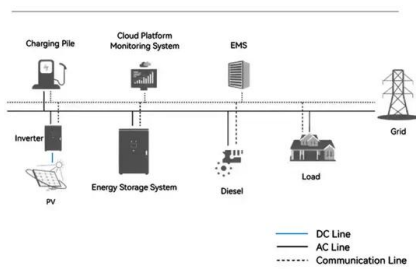

System Topology