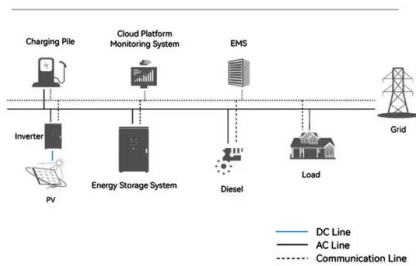

System Topology