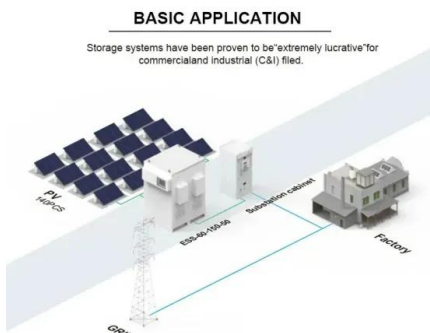

[Generac Pwrcell 2 weeks in : r/solar](#)

Generac Pwrcell w/ 6 battery modules So far so good, the first week I was having trouble getting through the night on just the battery. But I was reading the manual and realized the default minimum SOC when running on self supply was 30%. Meaning it would discharge over 70% of the battery so about 5 am it would start pulling from the grid.