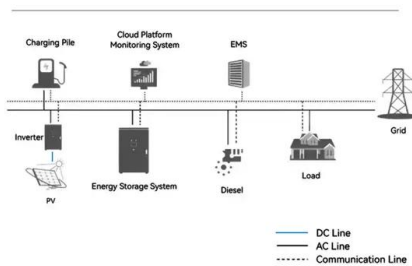

System Topology

Generac , Generac Clean Energy , PWRcell , PWRview

Generac PWRcell 9kWh Basics Package.
Availability: Estimated to Ship in 4-6 Weeks.
$13,434.99. Not Rated Yet Choose Options.
Quick view Choose Options. Generac CXSW200A3 PWRcell 200A 1ph-120/240V Service Rated Nema 3R Automatic Transfer Switch.
Availability: Estimated to Ship in 4-6 Weeks.

BATTERY CABINET

to suit any need. DC-couple to Generac PWRzone solar or PWRgenerator. No other smart battery