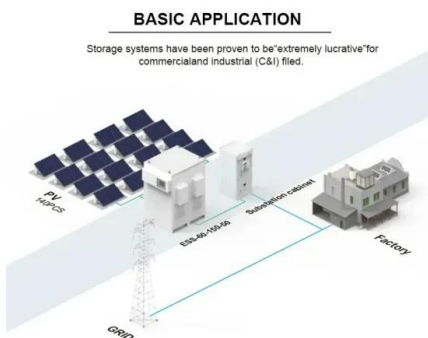

SmartFlower Solar System: The Next Step in Solar ...

SmartFlower's dual-axis, GPS-controlled smart tracking system forms very the core of its energy-gathering brilliance, automatically unfolding its 12-panel solar array in the morning and angling it optimally toward the sun throughout the ...