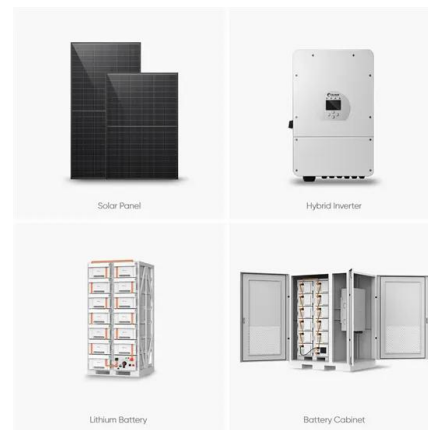

Motoren

Die Sol-Expert group befindet sich in Baidt bei Ravensburg und entwickelt solarbetriebene Spielwaren, Design-Solarmodelle, sowie Experimentier- und Bastelsets. Qualität "Made in Germany" - Massives Holz und leistungsstarke Solarzellen geben den Produkten zum Spielen, Basteln, Experimentieren, Lernen und Dekorieren ihre hervorragenden