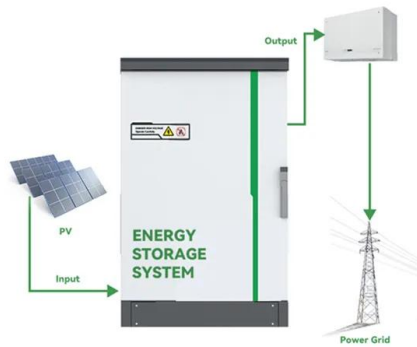

20 or 25 years, depending on inverter model. We manage a rapid RMA process and generally ship a replacement unit within 48 hours, if the reported defect is eligible for coverage under the Limited Product Warranty. The warranty extension is available with a one-time payment fee and must be purchased within 24 months ...

A diferença entre a solução SolarEdge e outros tipos ...

Com o mercado solar brasileiro em pleno crescimento, os proprietários dos sistemas fotovoltaicos e os instaladores estão reconhecendo a necessidade de minimizar os riscos e garantir a performance de seus sistemas ao longo de ...

[Extensão de Garantia do Inversor](#)

A garantia do inversor SolarEdge pode ser estendida para 20 ou 25 anos, dependendo do modelo do inversor. O processo de autorização para retorno da mercadoria (RMA) é rápido e geralmente enviamos uma unidade para substituição, desde que o defeito informado esteja dentro do Prazo de Garantia.. A extensão de garantia está disponível com pagamento único e ...

Carib Sun Energy, Virgin Islands Solar Power

Carib Sun Energy is The Virgin Islands' #1 Locally Owned, Residential and Commercial Solar Power Design and Installation Company of page. VI Solar Installer. 340.220.2585 VI Solar Power. Virgin Islands Solar Power. Home. Solar Power.