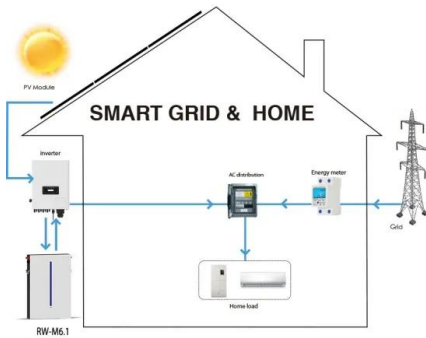

Amazon : Jackery Solar Generator 5000 Plus Portable Power ...

7200 watts: Power Source: Battery Powered: Recommended Uses For Product: Residential, Emergency Backup, Outdoor: Voltage: 120 Volts: Output Wattage: 7200: Jackery Solar Generator Explorer 500, 518Wh Portable Power Station Mobile Lithium Battery Pack with 1xSolarSaga 100 for RV Road Trip Camping, Outdoor Adventure

Jackery Explorer 550 Solar Generator (550Wh) 500-Watts

...

Portable power station with 1000 peak watts/500 running watts can power 7 devices simultaneously for most power needs. Paired with a SolarSaga 100W bifacial solar panel, featuring IP68 waterproofing and a 25% solar power conversion rate, this solar generator ensures reliable and sustainable power for off-grid living.

EcoFlow 500W Output/1000W Peak Push-Button Start Solar Generator ...

LiFePO4 Solar Generator with 1000W peak/500

running watts; Charge anywhere with a 160W solar panel using clean energy; IP68 dust and water-resistant panel; View More Details; 1600-Watt Continuous/1006-Watt Push-Button Start/Solar Generator with ...