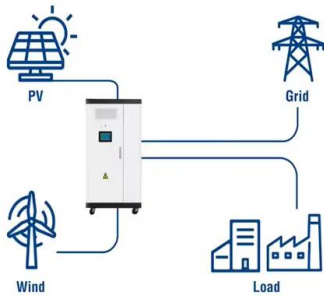

Utility-Scale ESS solutions