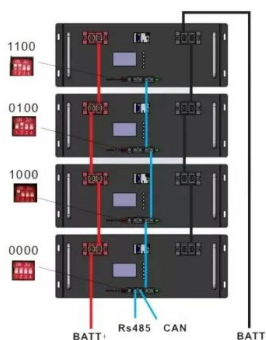

Solar panel tilt bracket

Adjustable frame mounts for solar panels

Suitable for up to 150w Solar Panels (max solar panel width around 700mm), solar panel length not relevant as the brackets can be moved further apart. Can also be used on roofs, sheds, garages or other flat surfaces to tilt solar panels.

...

Adjustable Solar Panel Tilt Bracket for 80W-210W ...

Adjustable Solar Panel Tilt Bracket for Flat Surfaces from Newpowa. Designed for Rigid Solar Panels ranging from 80W to 210W. Gain up to 25% panel efficiency by adjusting the angle of the mount to get the maximum sun exposure. \$45.99 ...