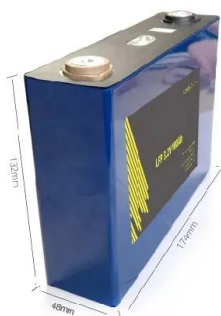

South Georgia Cruises & Island Tours , Swoop Antarctica

Immerse yourself in the largest king penguin colonies on the planet, home to an almost uncountable number of birds.; Wade ashore on South Georgia's beaches to watch battling bull elephant seals or playful fur seal pups gambolling in the surf.; Retrace the final leg of Shackleton's epic hike across the island to the old whaling station at Stromness.; Gaze in awe at some of ...