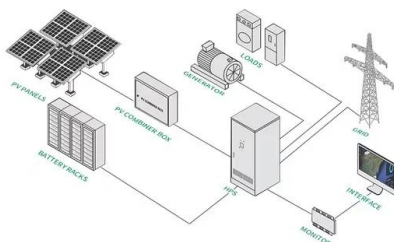

How to Choose & Install The Best Dual Battery Setup

Dual Battery Installation. Traditional dual battery setups can be tough to install for regular folk. Whether it's a Toyota Tacoma, Land Cruiser, or Jeep Wrangler, you'll need to wire up: An additional battery (we recommend ...