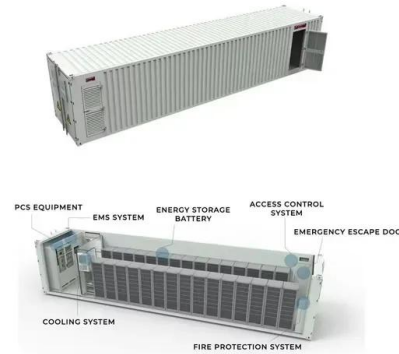

installation, range ($250 - $500) there are many variations that may affect installation prices, so it's best to

Martinique

As an exclusive licensee of Solatube International, Inc. Solatube Worldwide Sales markets and sells Solatube Daylighting Systems and Solar Star Fans to Europe, Latin America, The Middle East, Asia, and Africa. The company also manages the distributor networks in these countries