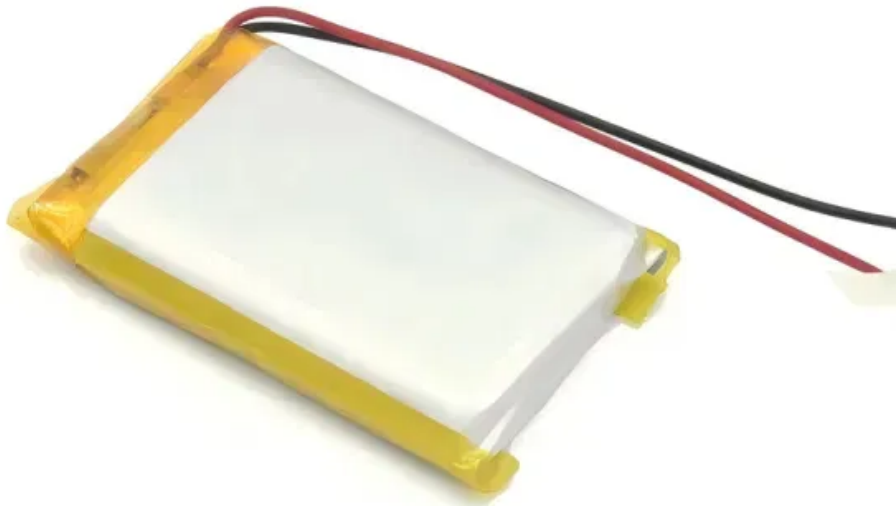

## Overview

---

Does Solatube have a daylighting system?

Solatube 160 Daylighting System (Extension Tubes Not Included) Bring beautiful, natural light into your home with Solatube's innovative tubular daylighting technologies and convert dark spaces into places you love. Our Solatube Daylighting.

manages the distributor networks in these countries.

What is a Solatube skylight kit?

Solatube Skylight Kit With Square Ceiling Fixture (14-Inch Diameter Tube) Illuminate larger spaces with the Solatube Skylight Kit, featuring a 14-inch diameter tube and a modern square ceiling fixture. This system is designed to bring abundant, natural.