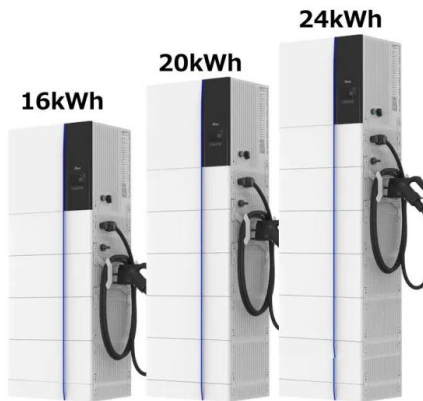

Solatube price Martinique