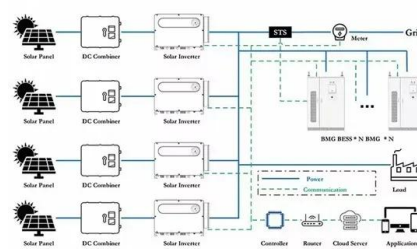

[South Georgia Island Population 2024](#)

South Georgia, sometimes referred to as Isla San Pedro, is an island that is located in the South Atlantic Ocean and is part of the British administration of the South Sandwich Islands and part of the British Overseas Territory of South Georgia. The island is located 1400km from the Falkland Islands and is about 170km long and 35km wide.