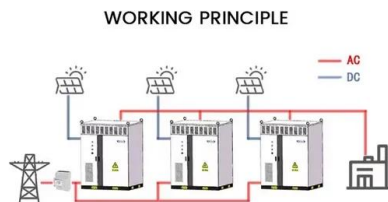

[LG Energy Solution, Ltd. Stock (A373220)](#)

LG Energy Solution Ltd is a Korea-based company mainly engaged in the development of lithium-ion battery materials and next-generation batteries. The Company also engages in the electric vehicle (EV) and energy storage system (ESS) battery industries through its Energy Solution segment.