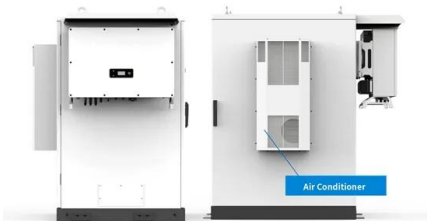

Scoop 42U 800mm Deep Outdoor Cabinet with 4 fans

Scoop 42U 800mm Deep Outdoor Cabinet with 4 fans. As low as ZAR 20,975.00 ZAR 18,239.13. In stock. Only %1 left. SKU. Ltd is a South African-based Networking and Telecommunications Wholesale distributor that is dedicated to ...

Telecommunications Co.Ltd is a locally owned company leading in satellite communication and information services provider. Our services are used by national and multinational ...

Vertiv , Outdoor Enclosures , Vertiv XTE PTS, Power Protection Ca

The Vertiv XTE PTS, Power Protection Cabinets with NTI Technology from Vertiv offers full-service power transfer pedestals for use with outdoor electronic equipment enclosures, especially for the wireless market (i.e. base stations, remote terminals).

Scoop 42U 800mm Deep Outdoor Cabinet with 4 fans

Scoop 42U 800mm Deep Outdoor Cabinet with 4 fans. As low as ZAR 20,975.00 ZAR 18,239.13. In stock. Only %1 left. SKU. Ltd is a South African-based Networking and Telecommunications Wholesale distributor that is dedicated to providing South Africa and its neighbouring

Sample Order
UL/KC/CB/UN38.3/UL