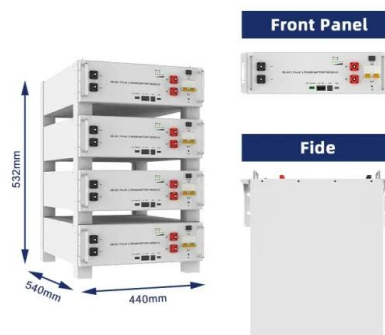

Outdoor Telecom Cabinet

Outdoor Telecom Cabinets are rugged enclosures designed to protect telecommunications