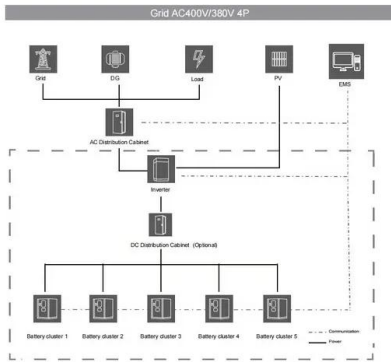

equipment from environmental factors while providing secure access for maintenance. Learn about their features, including weatherproofing, temperature control, and space optimization, making them ideal for outdoor installations in remote locations and urban settings.

[South Africa Outdoor Telecom Cabinet](#)

South Africa Outdoor Telecom Cabinets are created with optimal security in mind for Vodacom, Safaricom and Liquid Telecom FTTx projects. Equipped to handle a wide range of communication components, these cabinets have been designed to brave all conditions while giving the best protection for electronics within. Take advantage of our specialized

114KWh ESS

ISO 9001 ISO 14001 PICC RoHS CE MSDS UN38.3 UK CA IEC

12U IP55 Outdoor Telecom Cabinet with 300W Air Conditioner, ...

AZE's 12U outdoor telecom enclosure with 300W air conditioner is designed to house a variety of telecommunication equipment with 19" or 23" rack rails, standard features that include HVAC climate control, they can provide outstanding environment protection from vandalism, dust, rain, snow and dripping water of your network equipment.

HUAWEI outdoor telecom cabinet air conditioner

HUAWEI outdoor telecom cabinet air conditioners