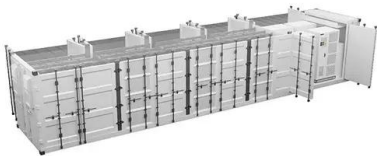

Manufacturer of Cabinet air conditioner and outdoor telecom cabinets

The annual production of temperature control unit is 60,000 pcs, outdoor cabinet 15,000 units. We have successfully entered Europe, South-east Asia, Middle East, South America and the USA. Middle East, South America and the USA. Langji owns more than 10 patents, strictly follow ISO9001 and ISO14001, the workshop include sheet metal cutting

List of Mobile Operators in South Sudan

Market Share: Zain South Sudan is a significant competitor in the South Sudanese telecom sector, offering an alternative to MTN. **Vivacell South Sudan (Now part of MTN):** Ownership: Vivacell South Sudan was a prominent mobile operator, but it was acquired by MTN in 2014. It has now become a part of MTN South Sudan.

Telecommunication Shelters

Whether you need to protect sensitive telecom equipment from harsh weather or secure critical infrastructure in remote locations, Enviro Buildings® telecom shelters provide the ideal solution. Trust in our proven expertise and industry-leading technology to safeguard your telecommunications operations and ensure uninterrupted connectivity.