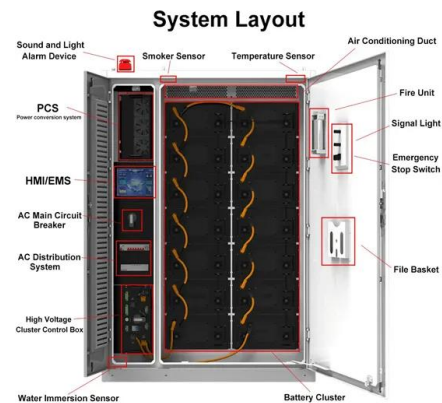

Contact Us

For catalog requests, pricing, or partnerships, please visit:
<https://ian-solar.co.za>